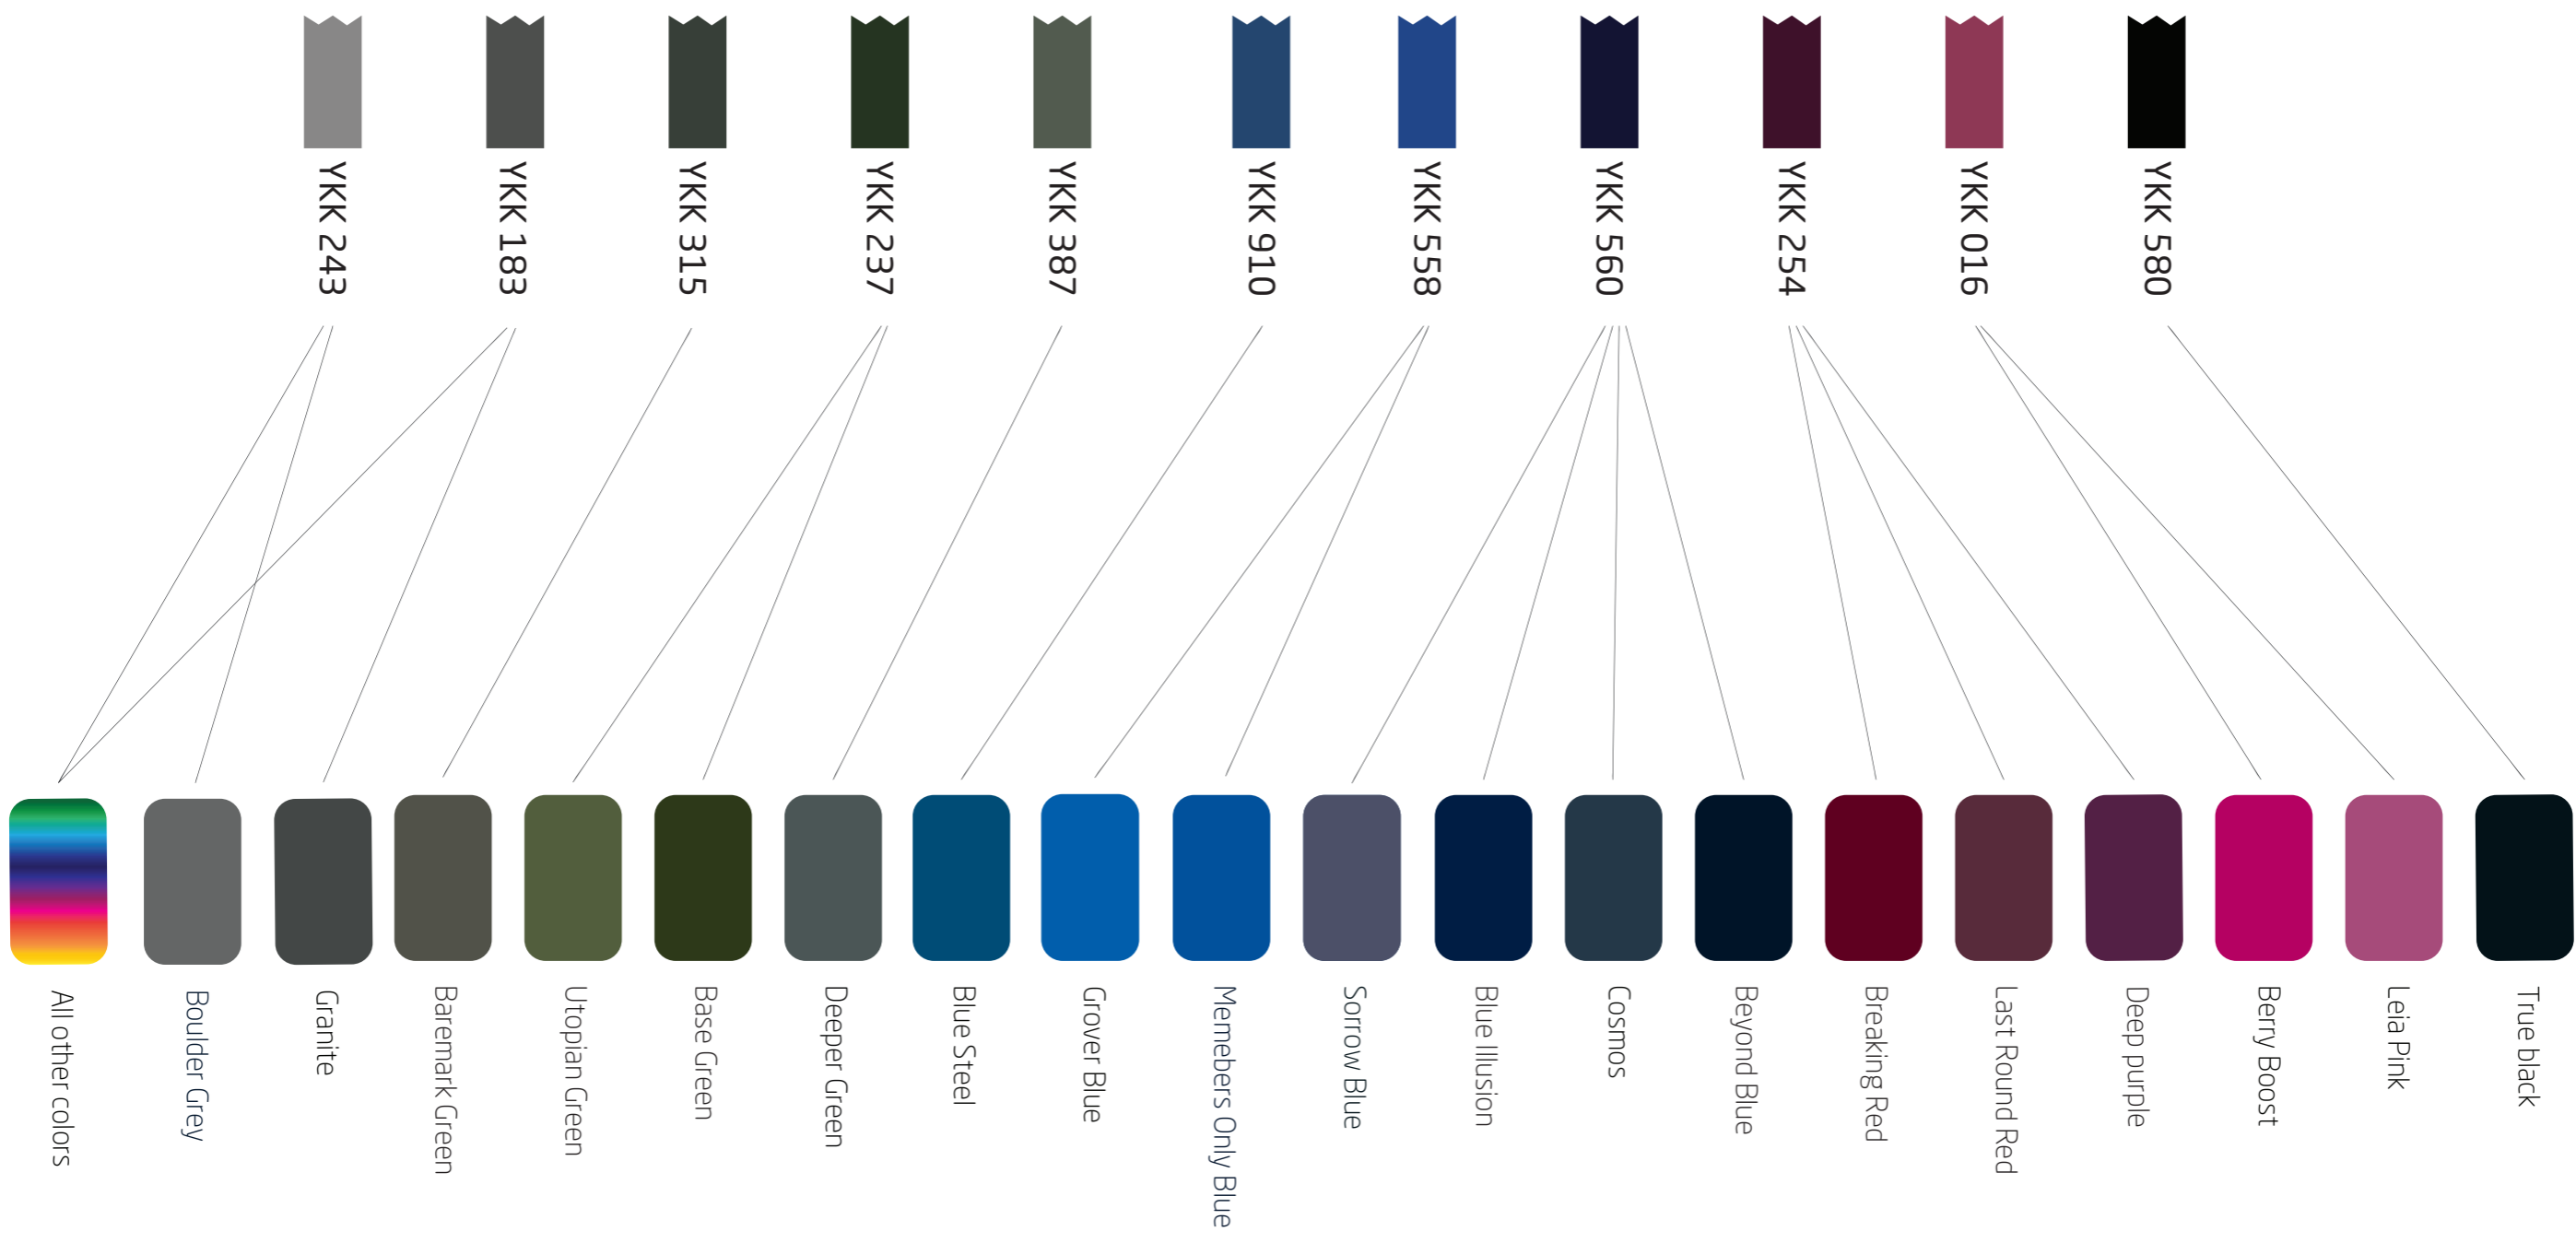

Zip color

Houdini garment color

All other colors

Boulder Grey

Granite

Baremark Green

Utopian Green

Base Green

Deeper Green

Blue Steel

Grover Blue

Members Only Blue

Sorrow Blue

Blue Illusion

Cosmos

Beyond Blue

Breaking Red

Last Round Red

Deep purple

Berry Boost

Leia Pink

True black